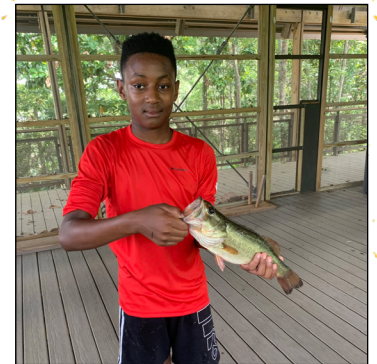

THE UNIVERSITY OF
SOUTHERN MISSISSIPPI.

MARINE
EDUCATION CENTER

SUMMER CAMPS 2024

The MEC offers STEM-rich day camps, offering students hands-on, immersive learning activities in a unique coastal setting.

ISLAND ADVENTURE CAMP

JULY 1-3

GRADES 4-12 \$300

SHAGGY'S ANGLER CAMP

JUNE 17-21

JUNE 24-28

GRADES 7-12 \$450

Sharkheads SHARK FEST